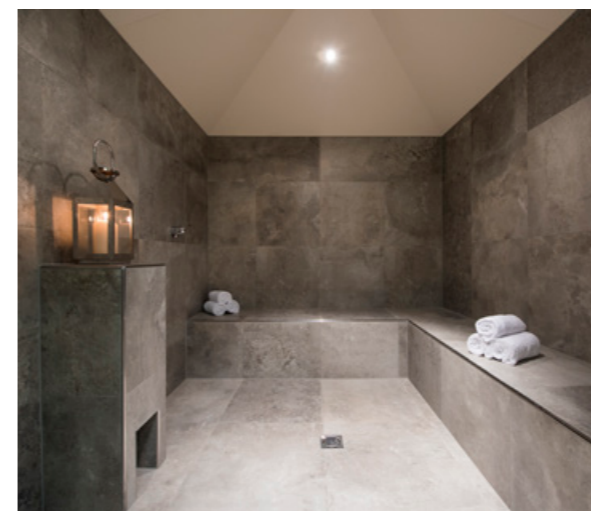

Chalet Ariane

Rooms

Chalet Ariane sleeps 6 guests in three bedrooms.

Bedrooms one and two
Double/twin bedrooms on the first floor; en-suite bathrooms with bathtubs and showers.

Bedroom three
Double/twin bedroom on the second floor; en-suite bathroom with bathtub and shower.

Eating

Talented chefs and sommeliers will ensure food and drink are as high on the agenda here as the skiing. From your first cup of tea of the day – brought to you in bed of course, to your delicious four-course dinners, every mouthful is given careful thought.

A hot breakfast will be served to ready you for a day on the slopes, and when you return home from your day's skiing, you'll find a slap-up tea waiting for you. On the staff days off, continental breakfast and afternoon tea will be laid out for guests to help themselves.

Drinks and canapés are served before dinner on five nights. Your evening meal is always something special – creative menus combined with high quality ingredients, local wherever possible, and wines specially selected to complement each meal. Menus can be tailored to suit your wishes and your chef will be happy to take into account any dietary requirements.

You'll have two evenings a week to sample the local restaurants of St Anton and your chalet hosts will be more than happy to make recommendations and bookings.