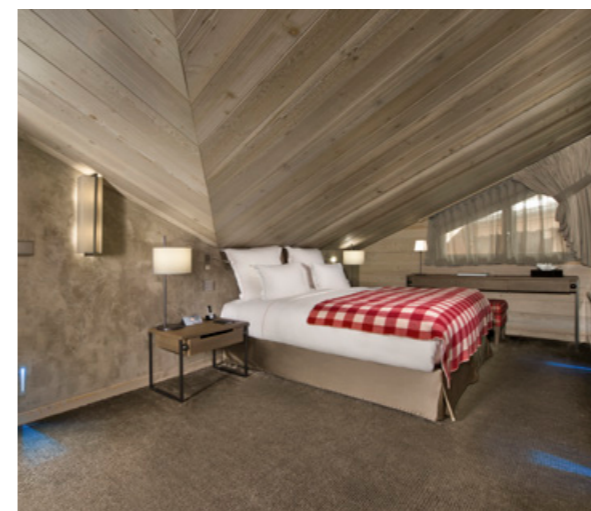

Prestige Ruby Apartment

Rooms

Ruby Apartment sleeps 8 guests in four bedrooms.

Bedroom 1:
Master bedroom on ground floor with en-suite bathroom and steam room.

Bedroom 2:
Double/twin bedroom on ground floor with en-suite bathroom.

Bedroom 3:
Double/twin bedroom on first floor with en-suite bathroom.

Bedroom 4:
Double/twin bedroom on first floor with separate shower room.

Eating

Ruby Apartment is offered on a bed and breakfast basis, set up and cleared away by your dedicated butler in the privacy of your apartment.

After a hard day's ski, guests can also head to the hotel's Bellini Lounge Bar which offers tea-time pastries, hot-chocolates and crepes for children and adults alike. With a superb selection of spirits, liqueurs and cocktails, not to mention a range of vintage Champagne, Bellini's has all the quintessential ingredients of a world-class bar.

The hotel is well located in the heart of resort, well placed for many of Courchevel 1850's fabulous restaurants.

Alternatively, you can hire the services of a private chef and enjoy bespoke menus, all served in the privacy of your apartment.