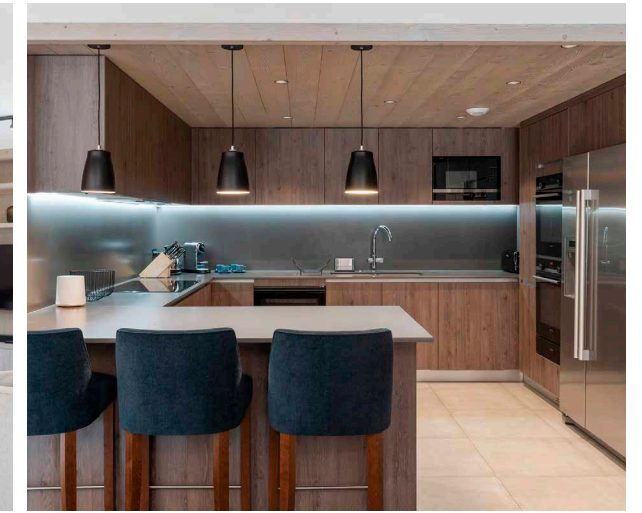

Apartment Parc Alpin 101

Rooms

Apartment Parc Alpin 101 sleeps 8 adults + 4 children across five bedrooms.

Bedroom 1:

Double bedroom with en-suite shower room, TV and terrace access.

Bedroom 2:

Double bedroom with en-suite shower room, TV and terrace access.

Bedroom 3:

Double bedroom with en-suite bathroom, TV and terrace access.

Bedroom 4:

Double bedroom with shared family shower room, TV and terrace access.

Bedroom 5:

Kids' quad bunk room with TV and shared family shower room.

Eating

On arrival at Apartment Parc Alpin 101 you'll enjoy a champagne reception to welcome you to your home for the week.

Wine deliveries and a pre-arrival shop can be arranged so you don't have to worry about finding food when you arrive. The chalet has a well-equipped kitchen that any would-be foodies will be thrilled to cook in, and the living and dining areas are open plan to the kitchen, making for sociable evenings.

If you prefer, you can of course, make use of a private chef service meaning you won't have to lift a finger all week. And on evenings when you want to get out and try Meribel's wonderful restaurant scene, staff will be happy to assist with booking the best tables at the best restaurants. There are three restaurants within a stone's throw of the chalet: Tsaretta Spice, Alti 1600 and La Petit Oignon so there's no shortage of places to find an excellent meal.