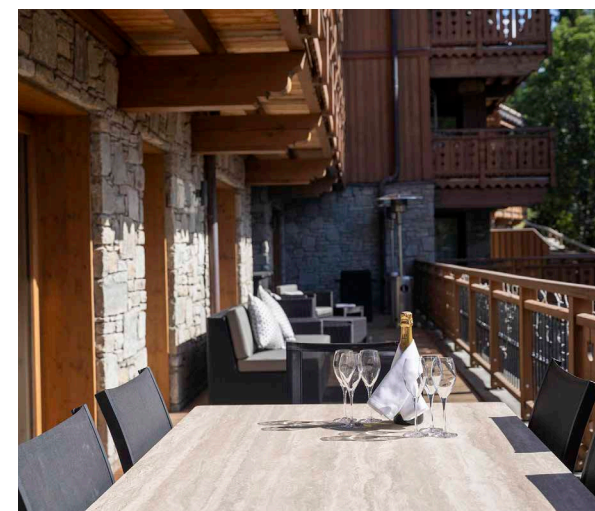

Apartment Parc Alpin 101

Rooms

Apartment Parc Alpin 101 sleeps 8 adults + 4 children across five bedrooms.

Bedroom 1:

Double bedroom with en-suite shower room, TV and terrace access.

Bedroom 2:

Double bedroom with en-suite shower room, TV and terrace access.

Bedroom 3:

Double bedroom with en-suite bathroom, TV and terrace access.

Bedroom 4:

Double bedroom with shared family shower room, TV and terrace access.

Bedroom 5:

Kids' quad bunk room with TV and shared family shower room.

Eating

On arrival at Apartment Parc Alpin 101 you'll enjoy a champagne reception to welcome you to your home for the week.

Wine deliveries and a pre-arrival shop can be arranged so you don't have to worry about finding food when you arrive. The chalet has a well-equipped kitchen that any would-be foodies will be thrilled to cook in, and the living and dining areas are open plan to the kitchen, making for sociable evenings.

If you prefer, you can of course, make use of a private chef service meaning you won't have to lift a finger all week. And on evenings when you want to get out and try Meribel's wonderful restaurant scene, staff will be happy to assist with booking the best tables at the best restaurants. There are three restaurants within a stone's throw of the chalet: Tsaretta Spice, Alti 1600 and La Petit Oignon so there's no shortage of places to find an excellent meal.