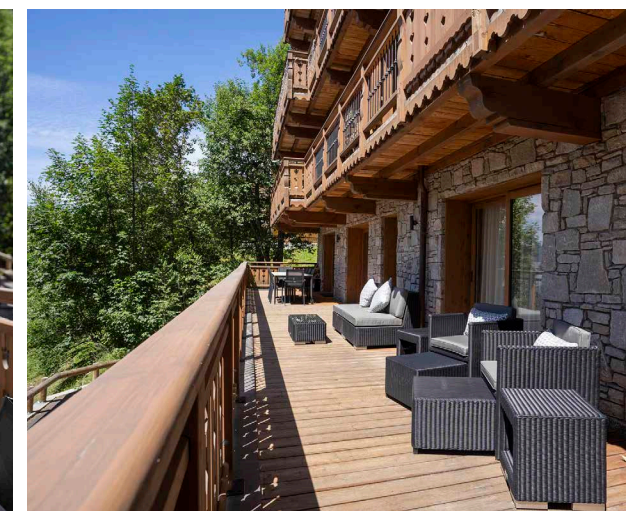

Apartment Parc Alpin 101

Rooms

Apartment Parc Alpin 101 sleeps 8 adults + 4 children across five bedrooms.

Bedroom 1:

Double bedroom with en-suite shower room, TV and terrace access.

Bedroom 2:

Double bedroom with en-suite shower room, TV and terrace access.

Bedroom 3:

Double bedroom with en-suite bathroom, TV and terrace access.

Bedroom 4:

Double bedroom with shared family shower room, TV and terrace access.

Bedroom 5:

Kids' quad bunk room with TV and shared family shower room.

Eating

On arrival at Apartment Parc Alpin 101 you'll enjoy a champagne reception to welcome you to your home for the week.

Wine deliveries and a pre-arrival shop can be arranged so you don't have to worry about finding food when you arrive. The chalet has a well-equipped kitchen that any would-be foodies will be thrilled to cook in, and the living and dining areas are open plan to the kitchen, making for sociable evenings.

If you prefer, you can of course, make use of a private chef service meaning you won't have to lift a finger all week. And on evenings when you want to get out and try Meribel's wonderful restaurant scene, staff will be happy to assist with booking the best tables at the best restaurants. There are three restaurants within a stone's throw of the chalet: Tsaretta Spice, Alti 1600 and La Petit Oignon so there's no shortage of places to find an excellent meal.